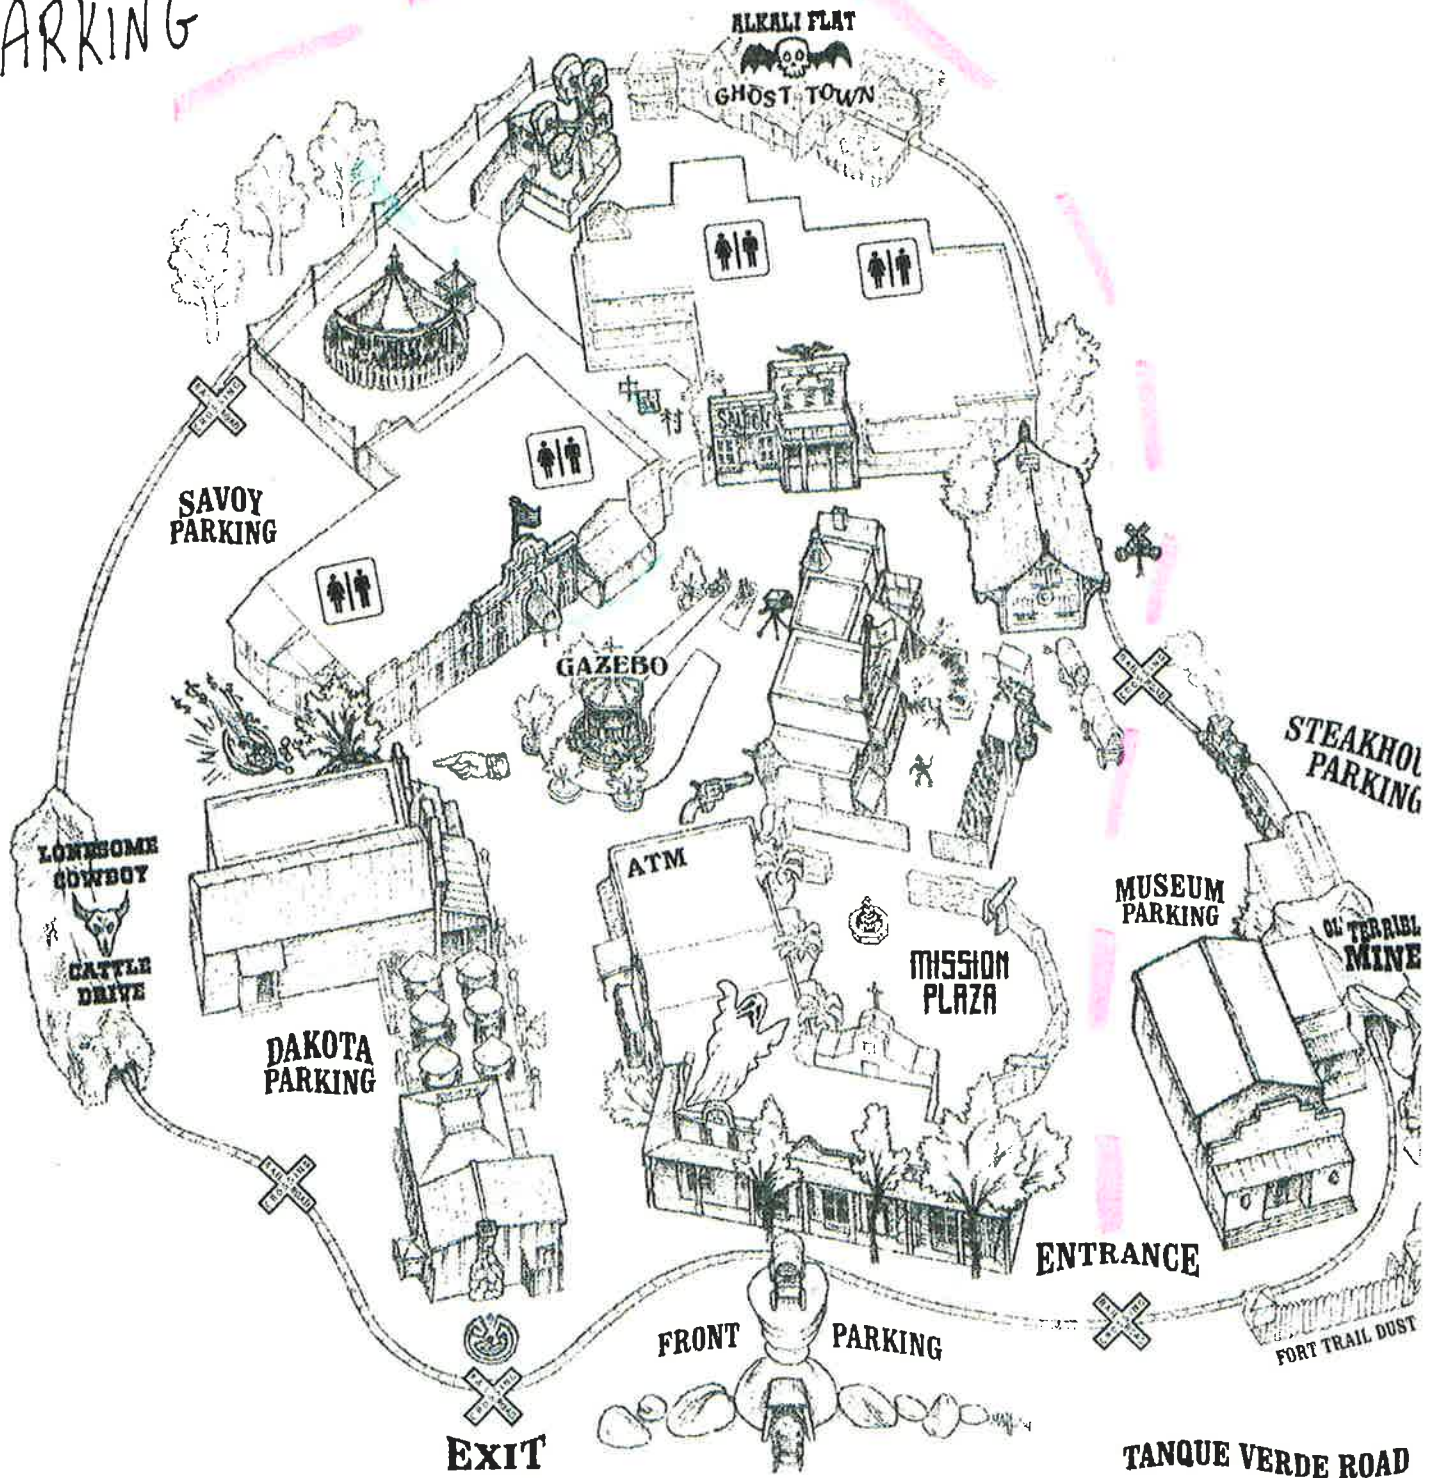

# GUIDE MAP

PARKING

TANQUE VERDE ROAD